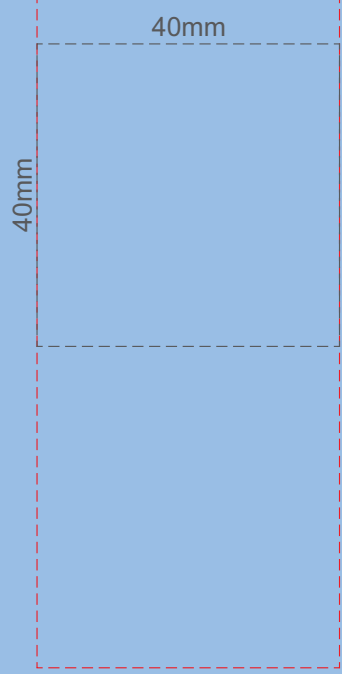

100% of Actual Size
Pad Print

Pale Blue
Petrol Blue

Branding area can be moved anywhere within the red line.

70% of Actual Size
Screen Print
(One colour only)

250mm

Approximately 17mm unprintable area
140mm

Approximately 17mm unprintable area

Red Line = Exact opposites of the product
(centre artwork to the red line)

100% of Actual Size
Laser Engraving

100% of Actual Size
Laser Engraving

Pale Blue

Petrol Blue

Shiny Stainless Steel Finish

70% of Actual Size
Rotary Digital
(Gloss Finish)

280mm

140mm

Approximately 2mm unprintable area

Approximately 2mm unprintable area

Red Line = Exact opposites of the product
(centre artwork to the red line)