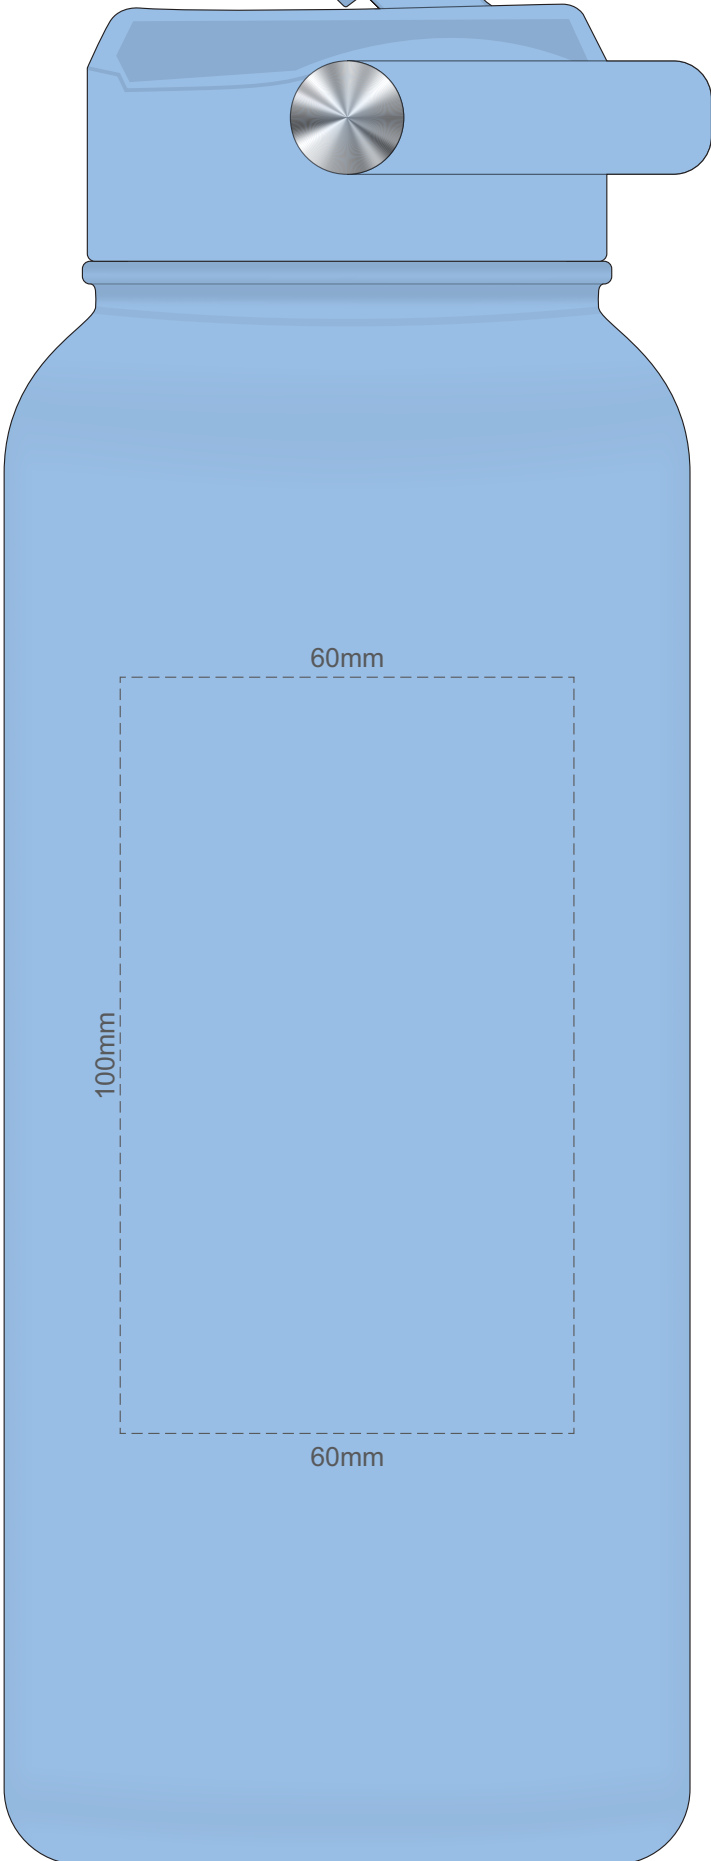

100% of Actual Size
Pad Print

Pale Blue
Petrol Blue

Branding area can be moved anywhere within the red line.

70% of Actual Size
Screen Print
(One colour only)

250mm

Approximately 17mm unprintable area
140mm

Approximately 17mm unprintable area

Red Line = Exact opposites of the product
(centre artwork to the red line)

100% of Actual Size
Laser Engraving

100% of Actual Size
Laser Engraving

Pale Blue

Petrol Blue

Shiny Stainless Steel Finish

70% of Actual Size
Rotary Digital
(Gloss Finish)

280mm

140mm

Approximately 2mm unprintable area

Approximately 2mm unprintable area

Red Line = Exact opposites of the product
(centre artwork to the red line)