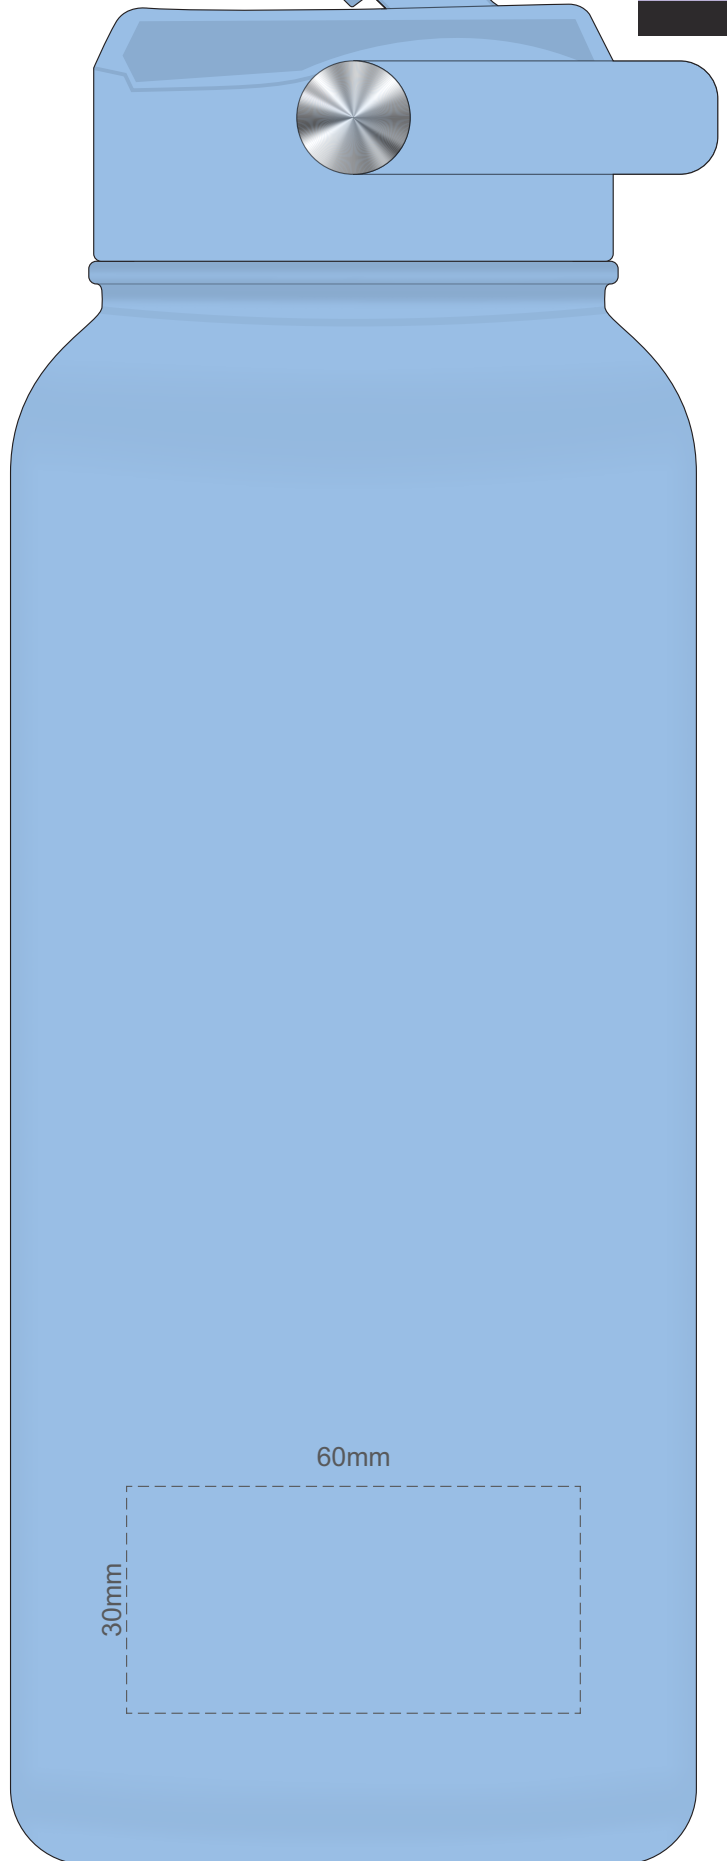

100% of Actual Size
Pad Print

Pale Blue
Petrol Blue

Branding area can be moved anywhere within the red line.

70% of Actual Size
Screen Print
(One colour only)

250mm

Approximately 17mm unprintable area
140mm

Approximately 17mm unprintable area

Red Line = Exact opposites of the product
(centre artwork to the red line)

100% of Actual Size
Laser Engraving

100% of Actual Size
Laser Engraving

Pale Blue

Petrol Blue

Shiny Stainless Steel Finish

70% of Actual Size
Rotary Digital
(Gloss Finish)

280mm

140mm

Approximately 2mm unprintable area

Approximately 2mm unprintable area

Red Line = Exact opposites of the product
(centre artwork to the red line)