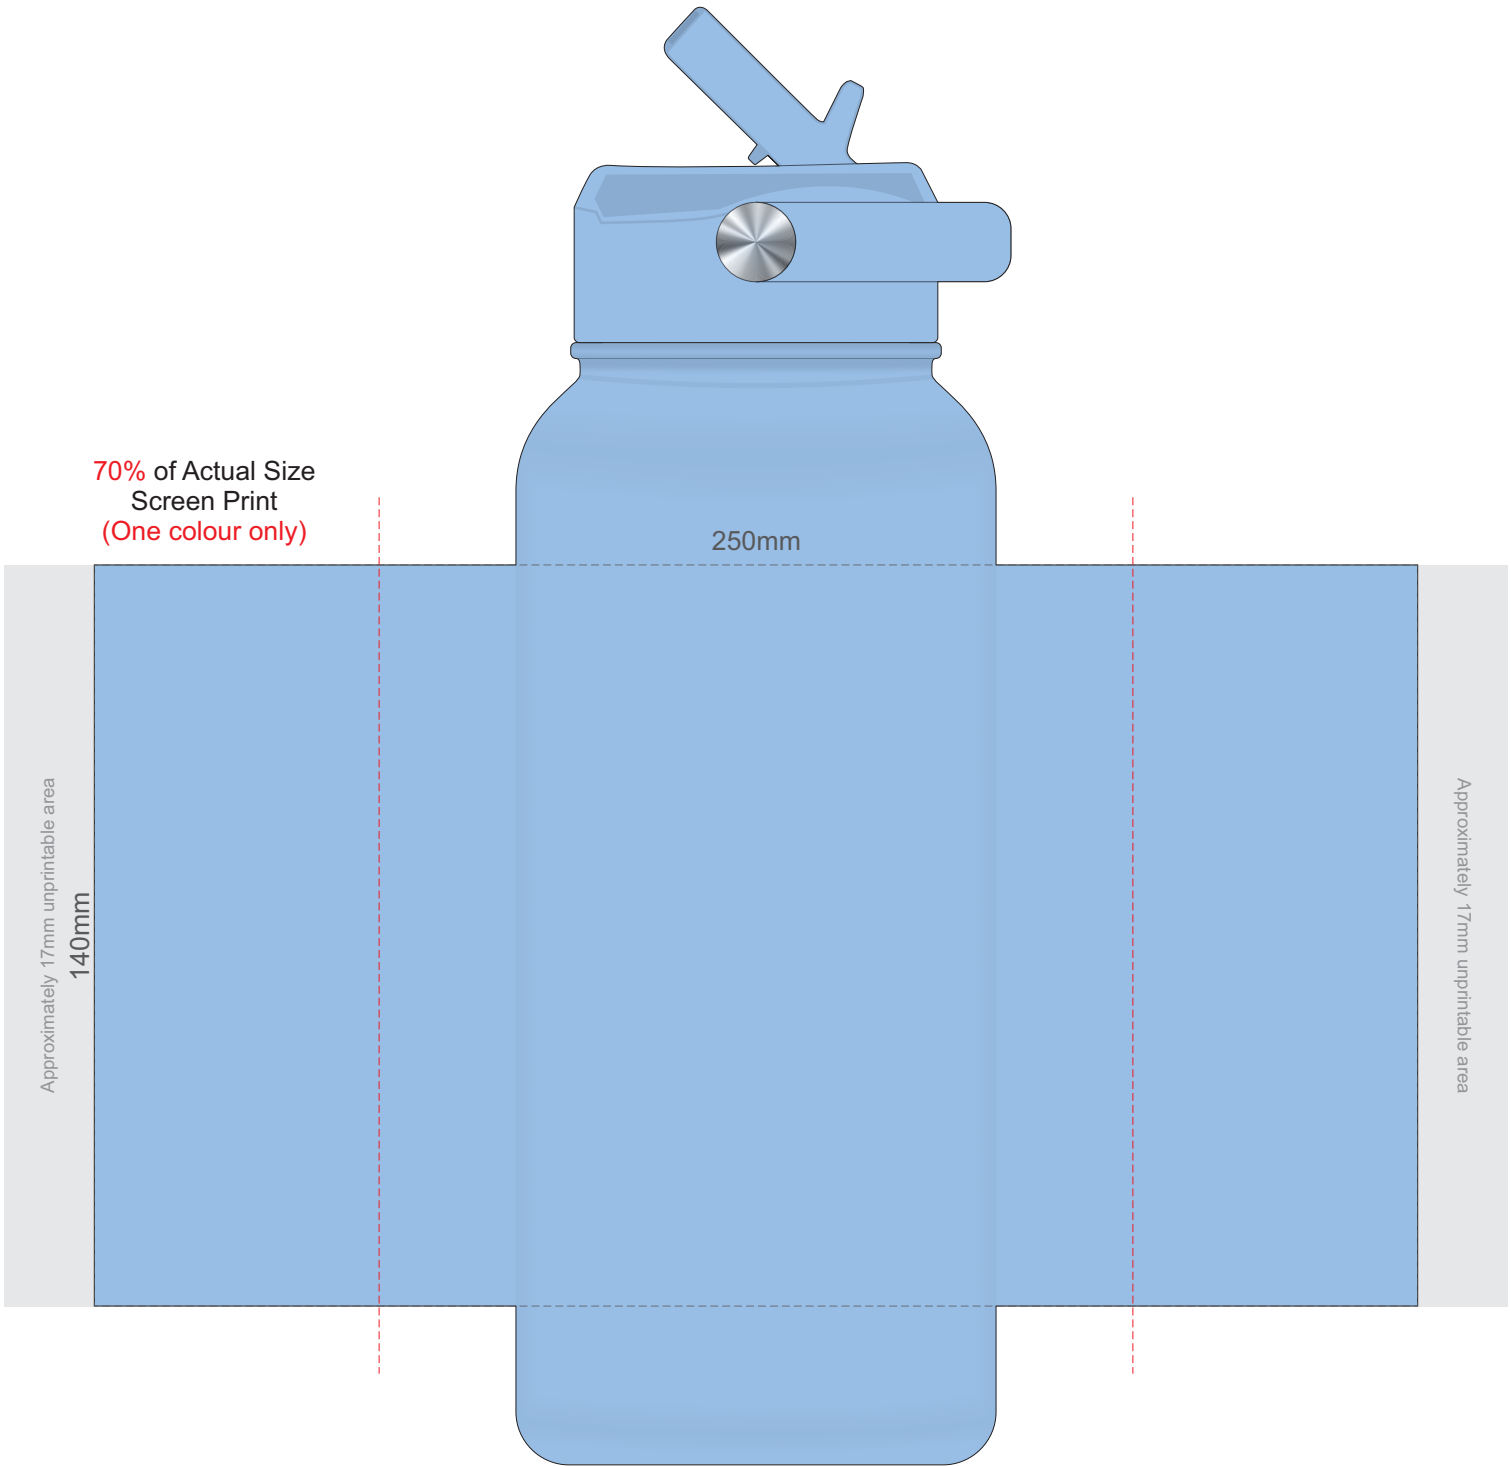

100% of Actual Size
Pad Print

Pale Blue
Petrol Blue

Branding area can be moved anywhere within the red line.

70% of Actual Size
Screen Print
(One colour only)

250mm

Approximately 17mm unprintable area
140mm

Approximately 17mm unprintable area

Red Line = Exact opposites of the product
(centre artwork to the red line)

100% of Actual Size
Laser Engraving

100% of Actual Size
Laser Engraving

Pale Blue

Petrol Blue

Shiny Stainless Steel Finish

70% of Actual Size
Rotary Digital
(Gloss Finish)

280mm

140mm

Approximately 2mm unprintable area

Approximately 2mm unprintable area

Red Line = Exact opposites of the product
(centre artwork to the red line)